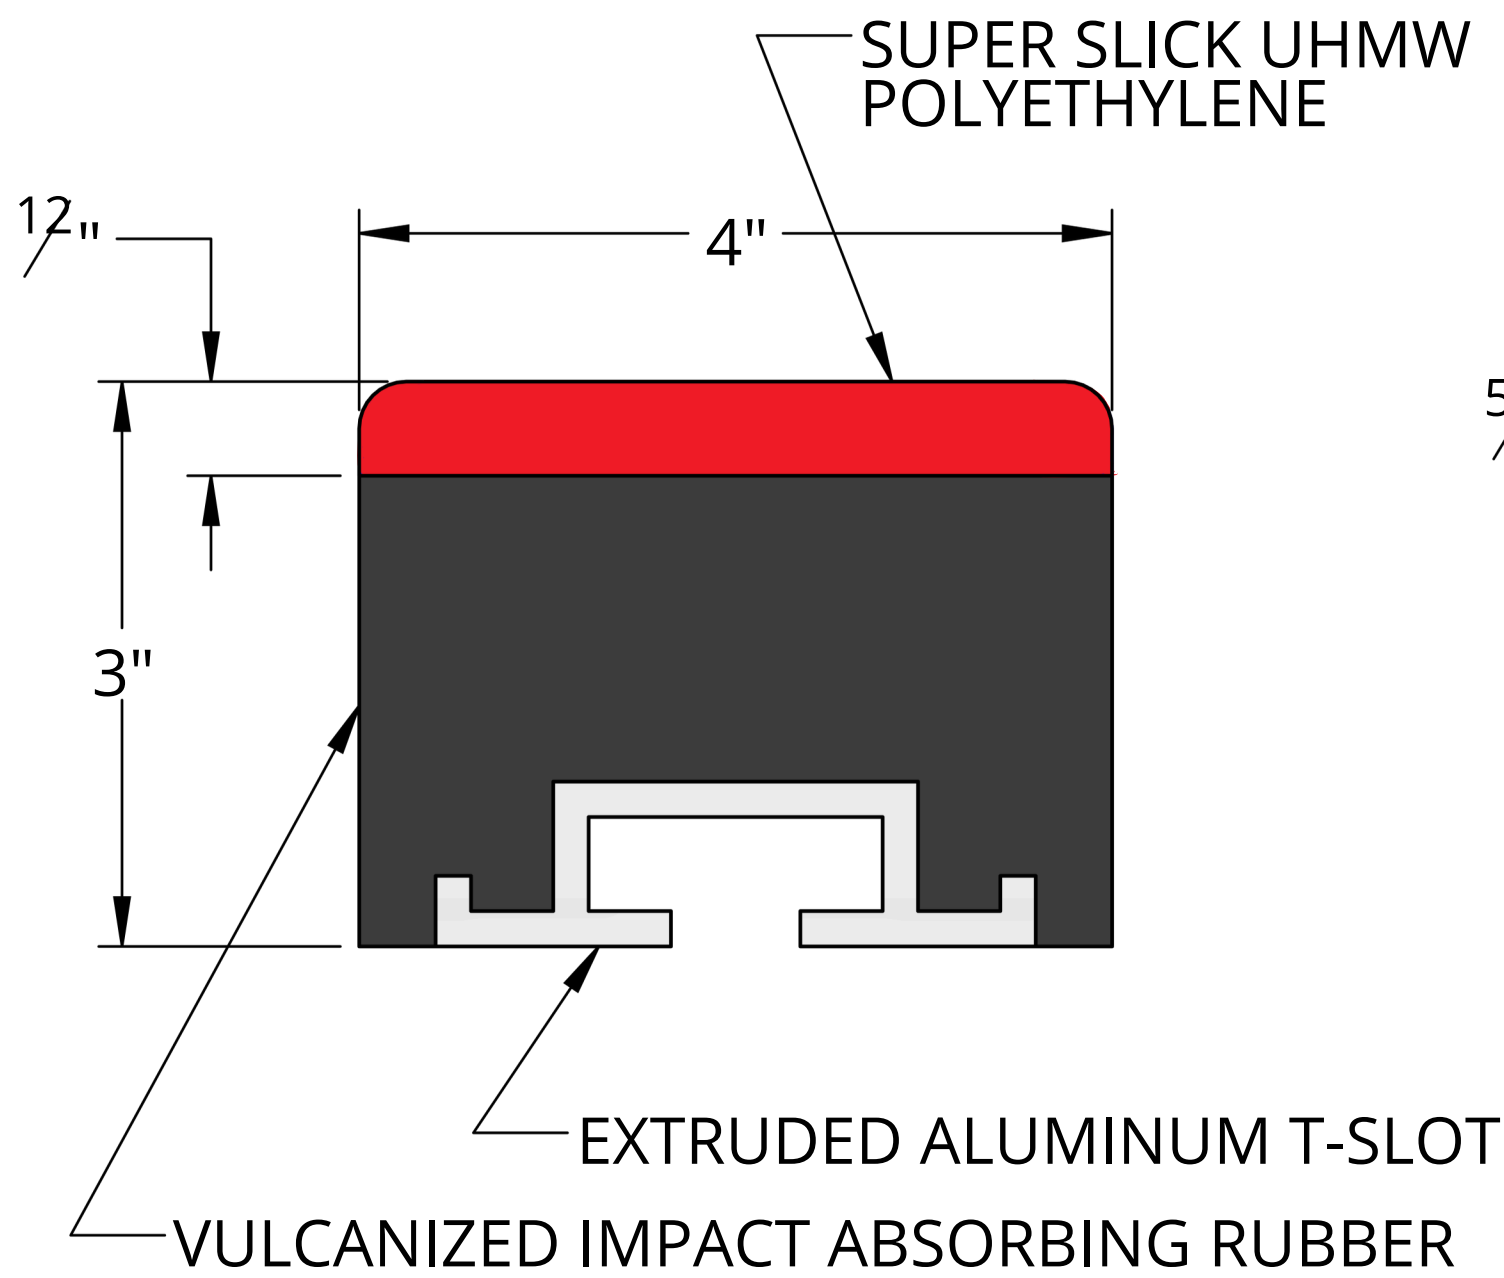

AVAILABLE BAR LENGTHS:
48" (1219mm)
55" (1397mm)
60" (1524mm)

TYPICAL BAR CROSS-SECTION

STANDARD T-BOLT