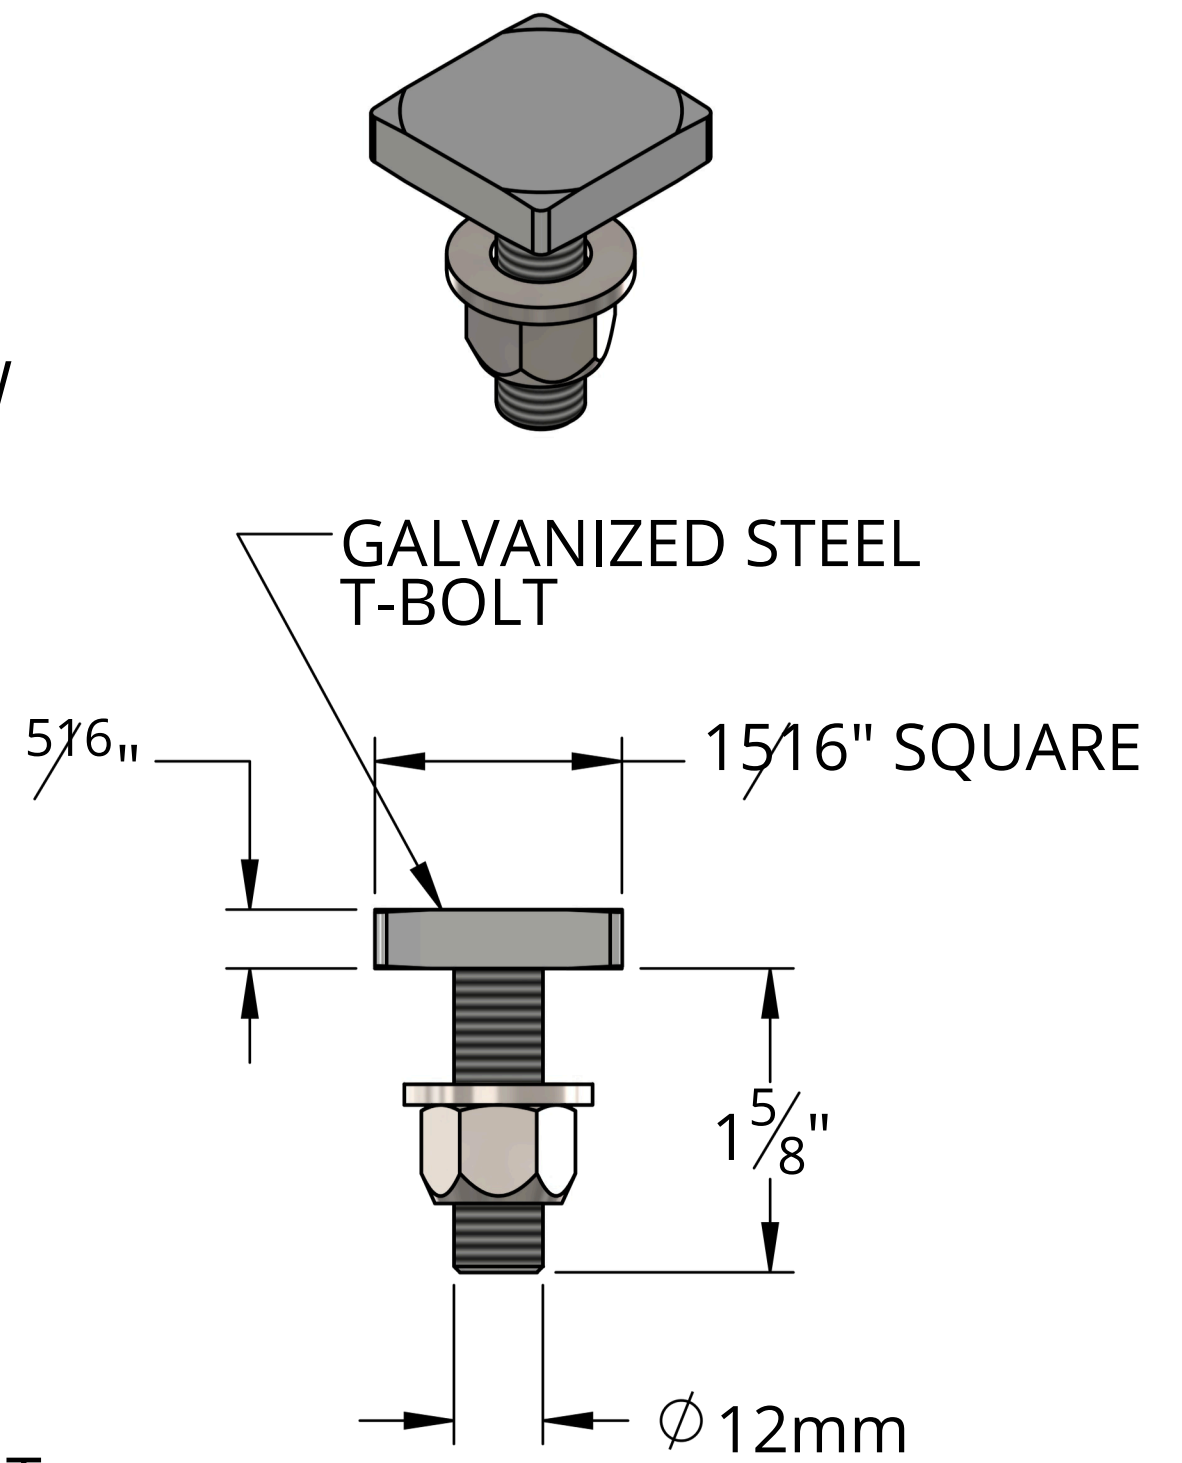

AVAILABLE BAR LENGTHS:
48" (1219mm)
55" (1397mm)
60" (1524mm)

TYPICAL BAR CROSS-SECTION

STANDARD T-BOLT